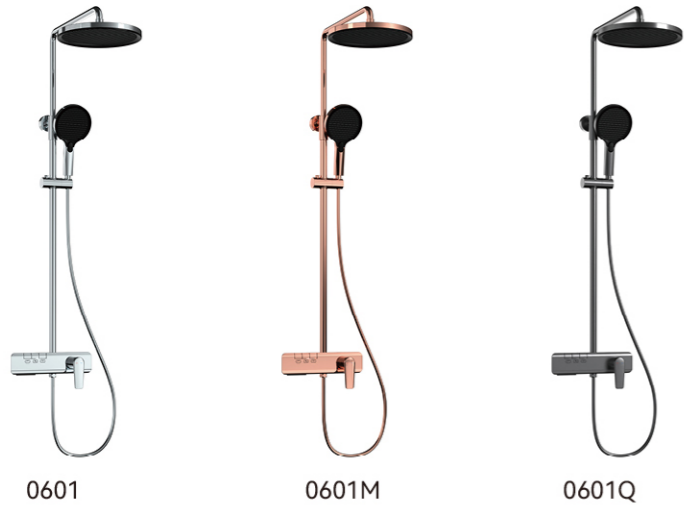

Shower set

0601

0601M

0601Q