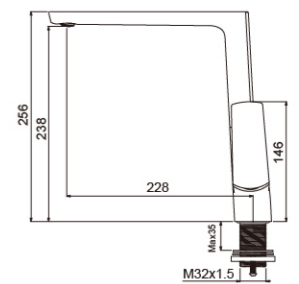

- Single-hole Basin Faucet
- Material: Copper
- 35mm High-quality Ceramic Cartridge
- Installation Hole: ϕ 35mm · Dimension Figure

Basin mixer

0303

0303H

0303L

0303Q

Product Parameters

- Single-hole Basin Faucet
- Material: Copper
- 35mm High-quality Ceramic Cartridge
- Installation Hole: ϕ 35mm · Dimension Figure

Sink mixer

0304

0304H

0304L

0304Q

Product Parameters

- Kitchen Faucet
- Material: Copper
- 35mm High-quality Ceramic Cartridge
- 360° Elbow Pipe
- 60cm Cold and Hot Water Inlet Pipe
- Installation Hole: Ø35mm
- Dimension Figure