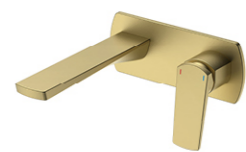

Bath/shower mixer

0305

0305H

0305L

0305Q

Product Parameters

- Bath tub faucet
- Main Material: Copper
- Mounting hole: $\varnothing 35\text{mm}$
- Dimension Figure

In-wall basin mixer

0307

0307H

0307L

0307Q

Product Parameters

- Wall-mounted basin faucet
- Material: Copper
- It is preferable that the distance from the water outlet nozzle to the upper edge of the basin is 150-200mm.
- The hole opening size shall be subject to the installation instruction manual.
- Dimension Figure