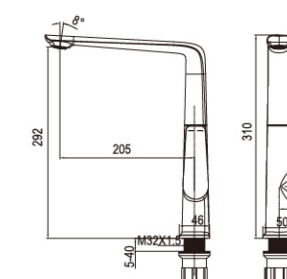

0603L

0603LM

Product Parameters

- Single-hole Basin Faucet
- Material: Copper
- 35mm High-quality Ceramic Cartridge
- Installation Hole: ϕ 35mm
- Dimension Figure

Basin mixer

Product Parameters

- Single-hole Basin Faucet
- Material: Copper
- 35mm High-quality Ceramic Cartridge
- Installation Hole: ϕ 35mm
- Dimension Figure

Sink mixer

Product Parameters

- Kitchen Faucet
- 3-function Sprayer Head
- Material: Copper
- 35mm High-quality Ceramic Cartridge
- 160cm Nylon Pull-out Hose
- 360° Elbow Pipe
- 60cm Cold and Hot Water Inlet Pipe
- Installation Hole: ϕ 35mm
- Dimension Figure

Basin mixer

Product Parameters

- Single-hole Basin Faucet
- Material: Copper
- 35mm High-quality Ceramic Cartridge
- Installation Hole: ϕ 35mm
- Dimension Figure

Product Parameters

- Kitchen Faucet
- Material: Copper
- 35mm High-quality Ceramic Cartridge
- 360° Elbow Pipe
- 60cm Cold and Hot Water Inlet Pipe
- Installation Hole: ϕ 35mm
- Dimension Figure

Bath/shower mixer

0605 0605M 0605Q

0605H 0605L 0605LM

0605N

Product Parameters

- Two-function Showerhead/Bathtub Faucet
- Main Material: Copper
- Water Outlet Modes: Bathtub Water Outlet, Hand-held Shower Water Outlet
- 150 - centimeter Anti - tangle Shower Hose
- Dimension Figure