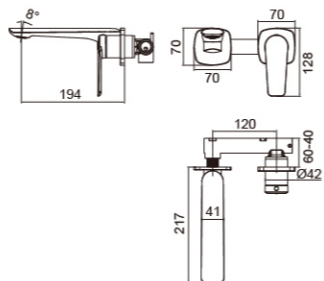

Basin mixer

Product Parameters

- Single-hole Basin Faucet
- Material: Copper
- 35mm High-quality Ceramic Cartridge
- Installation Hole: ϕ 35mm
- Dimension Figure

Product Parameters

- Kitchen Faucet
- Material: Copper
- 35mm High-quality Ceramic Cartridge
- 360° Elbow Pipe
- 60cm Cold and Hot Water Inlet Pipe
- Installation Hole: ϕ 35mm
- Dimension Figure

Bath/shower mixer

0605 0605M 0605Q

0605H 0605L 0605LM

0605N

Product Parameters

- Two-function Showerhead/Bathtub Faucet
- Main Material: Copper
- Water Outlet Modes: Bathtub Water Outlet, Hand-held Shower Water Outlet
- 150 - centimeter Anti - tangle Shower Hose
- Dimension Figure

Shower mixer

0606 0606M 0606Q

0606H 0606L 0606LM

0606N

Product Parameters

- Single - handle shower faucet
- Main Material: Copper
- Water outlet mode: Hand - held water outlet.
- 150 - centimeter Anti - tangle Shower Hose
- Dimension Figure

Product Parameters

- Wall-mounted basin faucet
- Material: Copper
- It is preferable that the distance from the water outlet nozzle to the upper edge of the basin is 150-200mm.
- The hole opening size shall be subject to the installation instruction manual.
- Dimension Figure