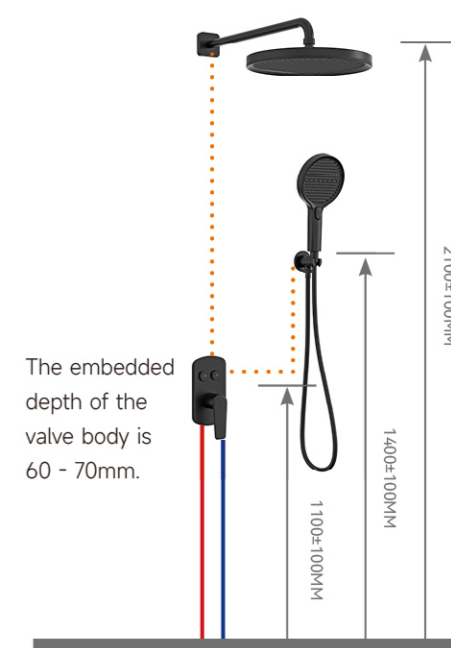

Product Parameters

- Wall-mounted basin faucet
- Material: Copper
- It is preferable that the distance from the water outlet nozzle to the upper edge of the basin is 150-200mm.
- The hole opening size shall be subject to the installation instruction manual.
- Dimension Figure

Product Parameters

- Two-function concealed shower set
- Main Material: Copper
- Water outlet modes: Rainfall water outlet, hand-held water outlet
- 150 - centimeter Anti - tangle Shower Hose
- Dimension Figure