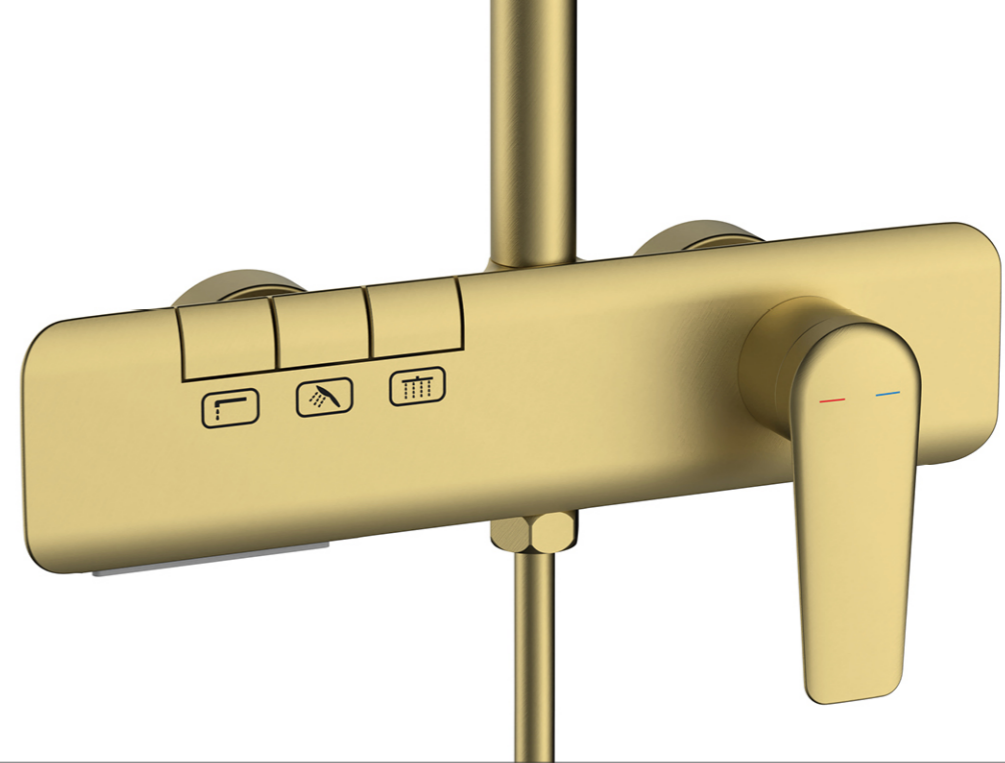

Using the advanced gravity casting process, the faucet shell is formed by the international top Italian IMR gravity casting and sand core molding equipment. The cast products have tight structure, dense crystallization, uniform thickness and smooth surface.

Powerful water

 Spray gun water: Integrated spray gun design with strong impact.

Spray gun water

HUMANIZED HANDLE

The exquisitely formed handle allows for convenient cold and hot water control and dual water outlets.

COLD TOUCH TECHNOLOGY

The faucet isolates the hot water pipe from its surface to prevent scalding, safeguarding your safety.

PRODUCT ADVANTAGE

Complete system of head shower, hand shower and shower shower

Hold three water modes: Rain shower, Strong Water and spray gun water

Because it can be installed on existing joints, it is the ideal solution for simple bathroom installations

The main key switching technology ensures that the key switches the water outlet mode