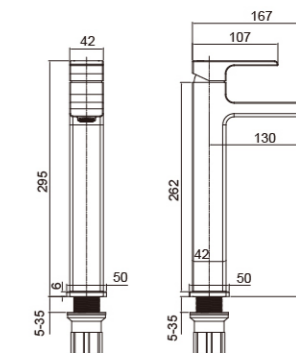

- Three - function Showerhead
- Main Material: Copper
- Water Outlet Modes: Rainfall Water, Bathtub Water Outlet, Hand - held Shower Water
- 150 - centimeter Anti - tangle Shower Hose
- Dimension Figure

- Single-hole Basin Faucet
- Material: Copper
- 35mm High-quality Ceramic Cartridge
- Installation Hole: $\phi 35\text{mm}$
- Dimension Figure

Basin mixer

0103

0103H

0103L

0103Q

Product Parameters

- Single-hole Basin Faucet
- Material: Copper
- 35mm High-quality Ceramic Cartridge
- Installation Hole: $\phi 35\text{mm}$
- Dimension Figure

THE ART OF COOKING
STARTS WITH THE
FAUCET

Sink mixer

0104

0104H

0104L

0104Q

Product Parameters

- Kitchen Faucet
- Material: Copper
- 35mm High-quality Ceramic Cartridge
- 360° Elbow Pipe
- 60cm Cold and Hot Water Inlet Pipe
- Installation Hole: Ø35mm
- Dimension Figure

Bath/shower mixer

0105

0105H

0105L

0105Q

Product Parameters

- Bathtub faucet
- Main Material: Copper
- Mounting hole: Ø35mm
- Dimension Figure

KHROMA