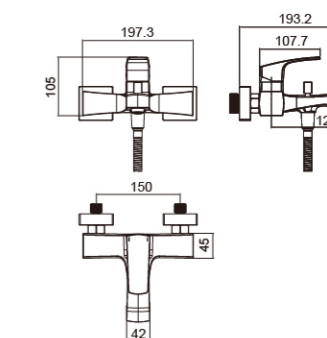

- Kitchen Faucet
- Material: Copper
- 35mm High-quality Ceramic Cartridge
- 360° Elbow Pipe
- 60cm Cold and Hot Water Inlet Pipe
- Installation Hole: Ø35mm
- Dimension Figure

Bath/shower mixer

0205

0205H

0205L

0205Q

Product Parameters

- Bathtub faucet
- Main Material: Copper
- Mounting hole: Ø35mm
- Dimension Figure

Patent Certification

It has more than 100 original patents.

Cooperative Partner