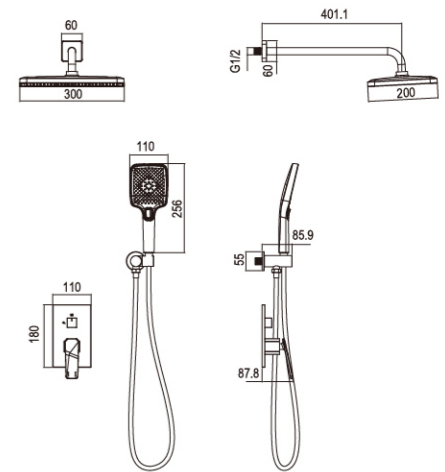

0407

0407H

Product Parameters

- Wall-mounted basin faucet
- Material: Copper
- It is preferable that the distance from the water outlet nozzle to the upper edge of the basin is 150-200mm.
- The hole opening size shall be subject to the installation instruction manual.
- Dimension Figure

0407L

0407Q

Concealed shower set

0408

0408H

Product Parameters

- Two-function concealed shower set
- Main Material: Copper
- Water outlet modes: Rainfall water outlet, hand-held water outlet
- 150 - centimeter Anti - tangle Shower Hose
- Dimension Figure