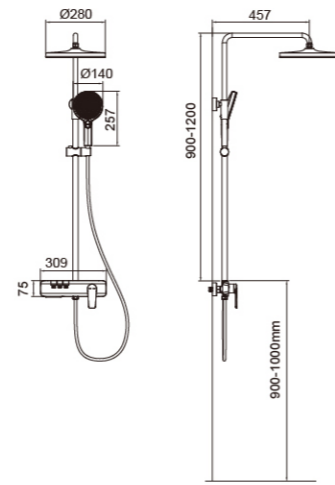

0601Q

0601H

0601L

0601LM

0601N

Product Parameters

- Three - function Showerhead
- Main Material: Copper
- Water Outlet Modes: Rainfall Water, Bathtub Water Outlet, Hand - held Shower Water
- 150 - centimeter Anti - tangle Shower Hose
- Dimension Figure

Product Parameters

- Single-hole Basin Faucet
- Material: Copper
- 35mm High-quality Ceramic Cartridge
- Installation Hole: ϕ 35mm
- Dimension Figure

Basin mixer

0603

0603M

0603Q

0603N

0603H

0603L

0603LM

Product Parameters

- Single-hole Basin Faucet
- Material: Copper
- 35mm High-quality Ceramic Cartridge
- Installation Hole: ϕ 35mm
- Dimension Figure

Basin mixer

Product Parameters

- Single-hole Basin Faucet
- Material: Copper
- 35mm High-quality Ceramic Cartridge
- Installation Hole: ϕ 35mm
- Dimension Figure