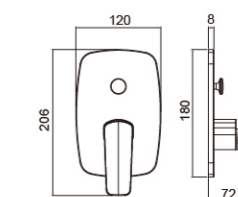

Bath/shower mixer

0505

0505B

0505H

Product Parameters

- Two-function Showerhead/Bathtub Faucet
- Main Material: Copper
- Water Outlet Modes: Bathtub Water Outlet, Hand-held Shower Water Outlet
- 150 - centimeter Anti - tangle Shower Hose
- Dimension Figure

0505Q

0505L

0505M

Product Parameters

- Wall-mounted basin faucet
- Material: Copper
- It is preferable that the distance from the water outlet nozzle to the upper edge of the basin is 150-200mm.
- The hole opening size shall be subject to the installation instruction manual.
- Dimension Figure

Product Parameters

- Single - handle shower faucet
- Main Material: Copper
- Water outlet mode: Hand - held water outlet.
- 150 - centimeter Anti - tangle Shower Hose
- Dimension Figure

Concealed shower set

Product Parameters

- Two-function concealed shower set
- Main Material: Copper
- Water outlet modes: Rainfall water outlet, hand-held water outlet
- 150 - centimeter Anti - tangle Shower Hose
- Dimension Figure