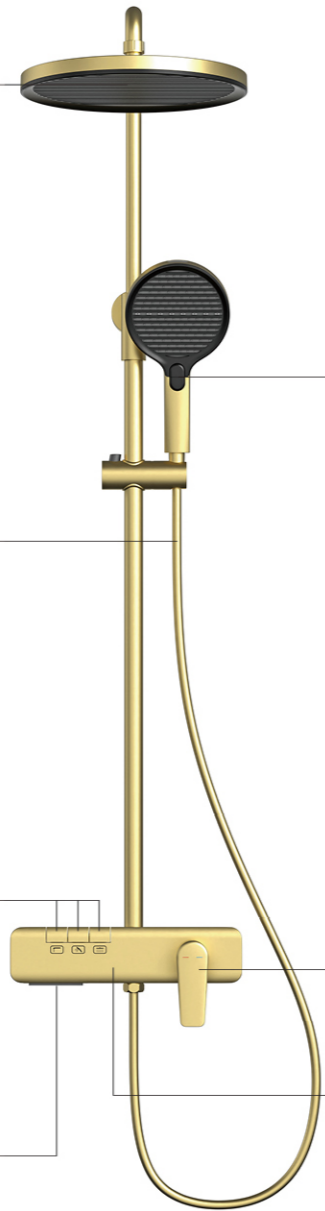

Using the advanced gravity casting process, the faucet shell is formed by the international top Italian IMR gravity casting and sand core molding equipment. The cast products have tight structure, dense crystallization, uniform thickness and smooth surface.

Shower head technologies that can bring more showering pleasure

OVERSIZED TOP SPRAY

The oversized overhead showerhead features a uniform water flow and is easy to disassemble and clean. It is an excellent choice for your rainfall-style shower system. The handheld showerhead has an exquisite appearance, is convenient and practical, and offers multiple functions.

The golden shower hose is over 150cm long, with an anti-tangle design to prevent knotting and dripping, enabling a carefree bath.

BUTTON-OPERATED WATER OUTLET MODE SELECTION

The operation buttons make it convenient to switch between different water outlet modes according to your personal preferences.

WATER OUTLET IN THE FORM OF A WATERFALL CURTAIN

The large-area water outlet creates a refreshing and invigorating showering sensation. With its concealed design, it saves space and prevents accidental bumps.