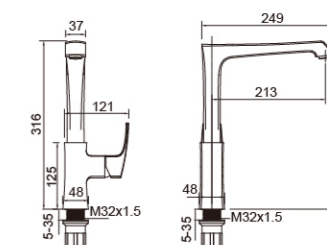

0201H

Product Parameters

- Three - function Showerhead
- Main Material: Copper
- Water Outlet Modes: Rainfall Water, Bathtub Water Outlet, Hand - held Shower Water
- 150 - centimeter Anti - tangle Shower Hose
- Dimension Figure

0201L

0201Q

Sink mixer

0204

0204H

0204L

0204Q

Product Parameters

- Kitchen Faucet
- Material: Copper
- 35mm High-quality Ceramic Cartridge
- 360° Elbow Pipe
- 60cm Cold and Hot Water Inlet Pipe
- Installation Hole: Ø35mm
- Dimension Figure

Bath/shower mixer

0205

0205H

0205L

0205Q

Product Parameters

- Bathtub faucet
- Main Material: Copper
- Mounting hole: Ø35mm
- Dimension Figure

Patent Certification

It has more than 100 original patents.

Cooperative Partner