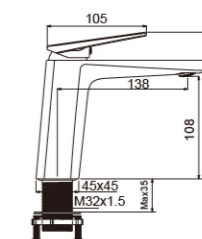

- Single-hole Basin Faucet
- Material: Copper
- 35mm High-quality Ceramic Cartridge
- Installation Hole: ϕ 35mm · Dimension Figure

Basin mixer

0303

0303H

0303L

0303Q

Product Parameters

- Single-hole Basin Faucet
- Material: Copper
- 35mm High-quality Ceramic Cartridge
- Installation Hole: ϕ 35mm · Dimension Figure