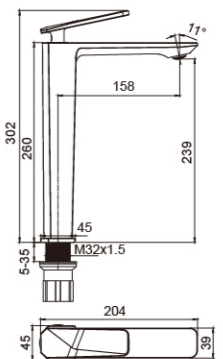

- Single-hole Basin Faucet
- Material: Copper
- 35mm High-quality Ceramic Cartridge
- Installation Hole: $\phi 35\text{mm}$
- Dimension Figure

Basin mixer

0403

0403H

0403L

0403Q

Product Parameters

- Single-hole Basin Faucet
- Material: Copper
- 35mm High-quality Ceramic Cartridge
- Installation Hole: $\phi 35\text{mm}$
- Dimension Figure

Sink mixer

0404

0404H

0404L

0404Q

Product Parameters

- Pull-out Kitchen Faucet
- Material: Copper encased in zinc
- 35mm High-quality Ceramic Cartridge
- 160cm Nylon Pull-out Hose
- 360° Elbow Pipe
- 60cm Cold and Hot Water Inlet Pipe
- Installation Hole: Ø35mm
- It features a quick-connection design
- Dimension Figure

Bath/shower mixer

0405

0405H

Product Parameters

- Bath tub faucet
- Main Material: Copper
- Mounting hole: Ø35mm
- Dimension Figure

0405L

0405Q

In-wall basin mixer