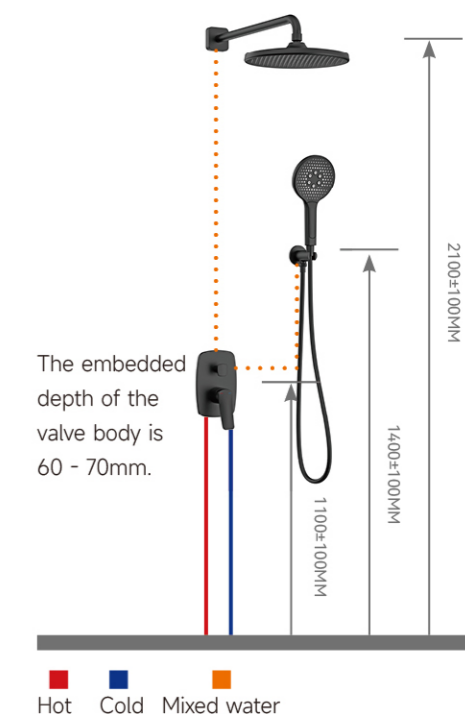

Product Parameters

- Single - handle shower faucet
- Main Material: Copper
- Water outlet mode: Hand - held water outlet.
- 150 - centimeter Anti - tangle Shower Hose
- Dimension Figure

Concealed shower set

Product Parameters

- Two-function concealed shower set
- Main Material: Copper
- Water outlet modes: Rainfall water outlet, hand-held water outlet
- 150 - centimeter Anti - tangle Shower Hose
- Dimension Figure