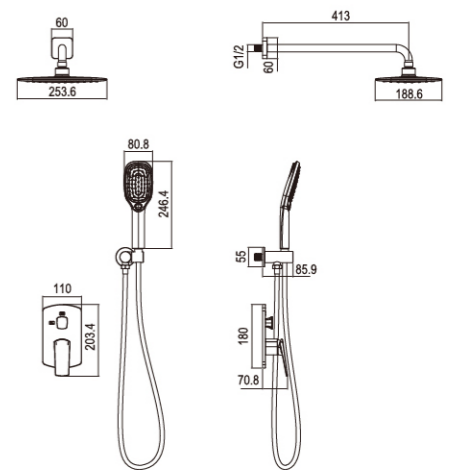

0307

0307H

0307L

0307Q

Product Parameters

- Wall-mounted basin faucet
- Material: Copper
- It is preferable that the distance from the water outlet nozzle to the upper edge of the basin is 150-200mm.
- The hole opening size shall be subject to the installation instruction manual.
- Dimension Figure

Concealed shower set

0308

0308H

0308L

0308Q

Product Parameters

- Two-function concealed shower set
- Main Material: Copper
- Water outlet modes: Rainfall water outlet, hand-held water outlet
- 150 - centimeter Anti - tangle Shower Hose
- Dimension Figure