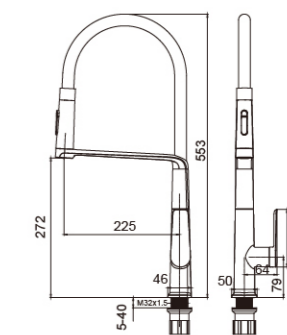

Product Parameters

- Kitchen Faucet
- 3-function Sprayer Head
- Material: Copper
- 35mm High-quality Ceramic Cartridge
- 160cm Nylon Pull-out Hose
- 360° Elbow Pipe
- 60cm Cold and Hot Water Inlet Pipe
- Installation Hole: ϕ 35mm
- Dimension Figure