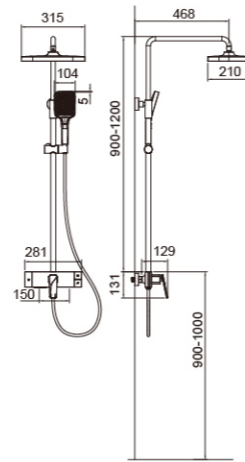

- Floor - type bathtub faucet
- Main Material: Copper
- Water Outlet Modes: Bathtub Water Outlet, Hand-held Shower Water Outlet
- 150 - centimeter Anti - tangle Shower Hose
- Dimension Figure

0510Q

0510L

Shower set

0401

0401H

Product Parameters

- Three - function Showerhead
- Main Material: Copper
- Water Outlet Modes: Rainfall Water, Bathtub Water Outlet, Hand - held Shower Water
- 150 - centimeter Anti - tangle Shower Hose
- Dimension Figure

- Single-hole Basin Faucet
- Material: Copper
- 35mm High-quality Ceramic Cartridge
- Installation Hole: $\phi 35\text{mm}$
- Dimension Figure

Basin mixer

0403

0403H

0403L

0403Q

Product Parameters

- Single-hole Basin Faucet
- Material: Copper
- 35mm High-quality Ceramic Cartridge
- Installation Hole: $\phi 35\text{mm}$
- Dimension Figure