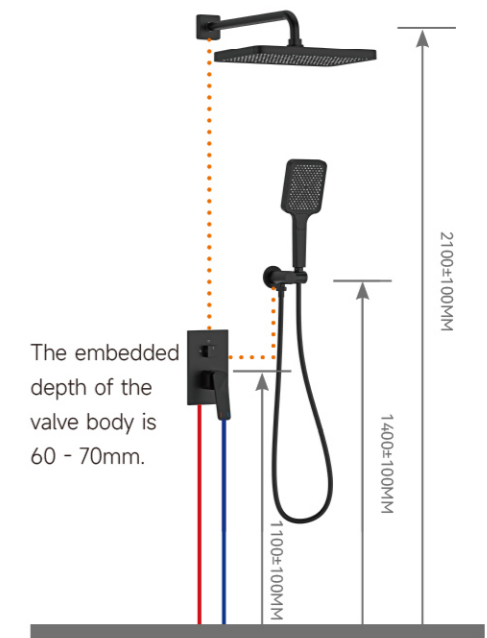

Bath/shower mixer

Product Parameters

- Bath tub faucet
- Main Material: Copper
- Mounting hole: Ø35mm
- Dimension Figure

In-wall basin mixer

Product Parameters

- Wall-mounted basin faucet
- Material: Copper
- It is preferable that the distance from the water outlet nozzle to the upper edge of the basin is 150-200mm.
- The hole opening size shall be subject to the installation instruction manual.
- Dimension Figure

Concealed shower set

0408

0408H

Product Parameters

- Two-function concealed shower set
- Main Material: Copper
- Water outlet modes: Rainfall water outlet, hand-held water outlet
- 150 - centimeter Anti - tangle Shower Hose
- Dimension Figure

0408L

0408Q

Hot Cold Mixed water
Note: The product must be installed under the guidance of a professional