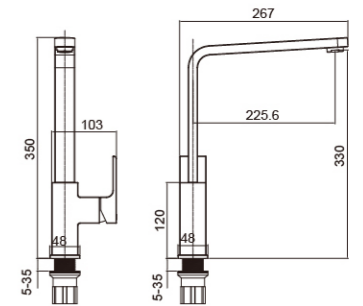

- Single-hole Basin Faucet
- Material: Copper
- 35mm High-quality Ceramic Cartridge
- Installation Hole: $\phi 35\text{mm}$
- Dimension Figure

Basin mixer

0103

0103H

0103L

0103Q

Product Parameters

- Single-hole Basin Faucet
- Material: Copper
- 35mm High-quality Ceramic Cartridge
- Installation Hole: $\phi 35\text{mm}$
- Dimension Figure

THE ART OF COOKING
STARTS WITH THE
FAUCET

Sink mixer

0104

0104H

0104L

0104Q

Product Parameters

- Kitchen Faucet
- Material: Copper
- 35mm High-quality Ceramic Cartridge
- 360° Elbow Pipe
- 60cm Cold and Hot Water Inlet Pipe
- Installation Hole: Ø35mm
- Dimension Figure

Bath/shower mixer

0105

0105H

0105L

0105Q

Product Parameters

- Bathtub faucet
- Main Material: Copper
- Mounting hole: Ø35mm
- Dimension Figure

KHROMA