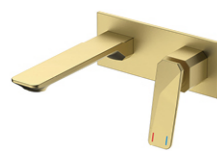

Bath/shower mixer

0405

0405H

Product Parameters

- Bath tub faucet
- Main Material: Copper
- Mounting hole: Ø35mm
- Dimension Figure

0405L

0405Q

In-wall basin mixer

0407

0407H

Product Parameters

- Wall-mounted basin faucet
- Material: Copper
- It is preferable that the distance from the water outlet nozzle to the upper edge of the basin is 150-200mm.
- The hole opening size shall be subject to the installation instruction manual.
- Dimension Figure