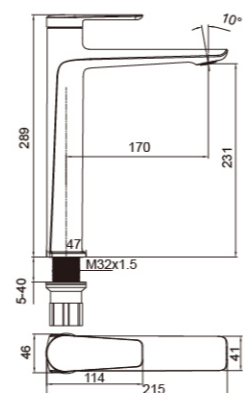

0603L

0603LM

Product Parameters

- Single-hole Basin Faucet
- Material: Copper
- 35mm High-quality Ceramic Cartridge
- Installation Hole: ϕ 35mm
- Dimension Figure

Basin mixer

Product Parameters

- Single-hole Basin Faucet
- Material: Copper
- 35mm High-quality Ceramic Cartridge
- Installation Hole: ϕ 35mm
- Dimension Figure

Sink mixer

Product Parameters

- Kitchen Faucet
- 3-function Sprayer Head
- Material: Copper
- 35mm High-quality Ceramic Cartridge
- 160cm Nylon Pull-out Hose
- 360° Elbow Pipe
- 60cm Cold and Hot Water Inlet Pipe
- Installation Hole: ϕ 35mm
- Dimension Figure

Basin mixer

Product Parameters

- Single-hole Basin Faucet
- Material: Copper
- 35mm High-quality Ceramic Cartridge
- Installation Hole: ϕ 35mm
- Dimension Figure

Product Parameters

- Kitchen Faucet
- Material: Copper
- 35mm High-quality Ceramic Cartridge
- 360° Elbow Pipe
- 60cm Cold and Hot Water Inlet Pipe
- Installation Hole: ϕ 35mm
- Dimension Figure

Bath/shower mixer

0605 0605M 0605Q

0605H 0605L 0605LM

0605N

Product Parameters

- Two-function Showerhead/Bathtub Faucet
- Main Material: Copper
- Water Outlet Modes: Bathtub Water Outlet, Hand-held Shower Water Outlet
- 150 - centimeter Anti - tangle Shower Hose
- Dimension Figure