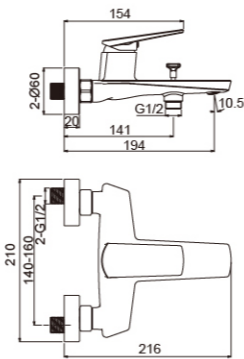

Sink mixer

0304

0304H

0304L

0304Q

Product Parameters

- Kitchen Faucet
- Material: Copper
- 35mm High-quality Ceramic Cartridge
- 360° Elbow Pipe
- 60cm Cold and Hot Water Inlet Pipe
- Installation Hole: Ø35mm
- Dimension Figure

Bath/shower mixer

0305

0305H

0305L

0305Q

Product Parameters

- Bath tub faucet
- Main Material: Copper
- Mounting hole: $\varnothing 35\text{mm}$
- Dimension Figure

In-wall basin mixer

0307

0307H

0307L

0307Q

Product Parameters

- Wall-mounted basin faucet
- Material: Copper
- It is preferable that the distance from the water outlet nozzle to the upper edge of the basin is 150-200mm.
- The hole opening size shall be subject to the installation instruction manual.
- Dimension Figure