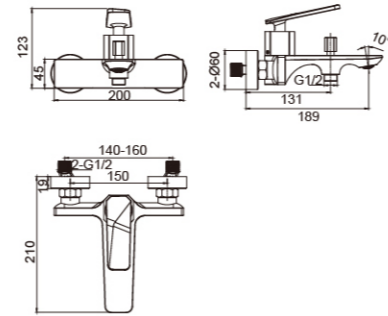

Sink mixer

0404

0404H

0404L

0404Q

Product Parameters

- Pull-out Kitchen Faucet
- Material: Copper encased in zinc
- 35mm High-quality Ceramic Cartridge
- 160cm Nylon Pull-out Hose
- 360° Elbow Pipe
- 60cm Cold and Hot Water Inlet Pipe
- Installation Hole: Ø35mm
- It features a quick-connection design
- Dimension Figure

Bath/shower mixer

0405

0405H

Product Parameters

- Bath tub faucet
- Main Material: Copper
- Mounting hole: Ø35mm
- Dimension Figure

0405L

0405Q

In-wall basin mixer

0407

0407H

Product Parameters

- Wall-mounted basin faucet
- Material: Copper
- It is preferable that the distance from the water outlet nozzle to the upper edge of the basin is 150-200mm.
- The hole opening size shall be subject to the installation instruction manual.
- Dimension Figure