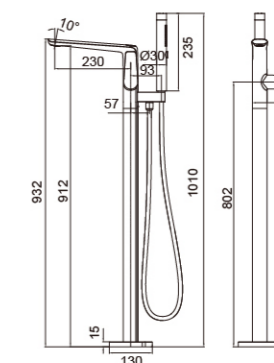

Product Parameters

- Wall-mounted basin faucet
- Material: Copper
- It is preferable that the distance from the water outlet nozzle to the upper edge of the basin is 150-200mm.
- The hole opening size shall be subject to the installation instruction manual.
- Dimension Figure

Product Parameters

- Two-function concealed shower set
- Main Material: Copper
- Water outlet modes: Rainfall water outlet, hand-held water outlet
- 150 - centimeter Anti - tangle Shower Hose
- Dimension Figure

Hot Cold Mixed water

Note: The product must be installed under the guidance of a professional

Bath/shower mixer

0609

0609M

0609Q

Product Parameters

- Two-function Showerhead/Bathtub Faucet
- Main Material: Copper
- Water Outlet Modes: Bathtub Water Outlet, Hand-held Shower Water Outlet
- 150 - centimeter Anti - tangle Shower Hose
- Dimension Figure

Product Parameters

- Floor - mounted bathtub faucet
- Main Material: Copper
- Water Outlet Modes: Bathtub Water Outlet, Hand-held Shower Water Outlet
- 150 - centimeter Anti - tangle Shower Hose
- Dimension Figure