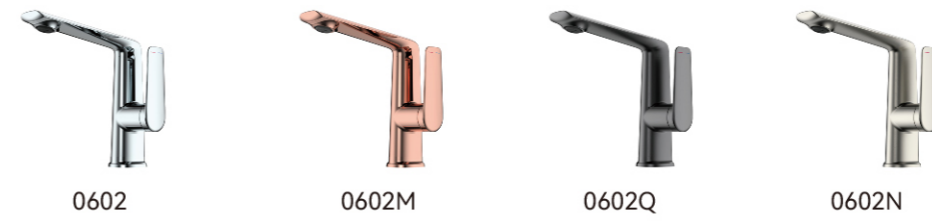

Basin mixer

0602

0602M

0602Q

0602N