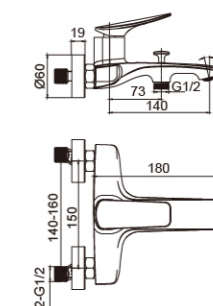

0601Q

0601H

0601L

0601LM

0601N

Product Parameters

- Three - function Showerhead
- Main Material: Copper
- Water Outlet Modes: Rainfall Water, Bathtub Water Outlet, Hand - held Shower Water
- 150 - centimeter Anti - tangle Shower Hose
- Dimension Figure

0504M

Product Parameters

- Pull-out Kitchen Faucet
- 4-function spray head
- Material: Zinc-coated copper
- 35mm High-quality Ceramic Cartridge
- 160cm Nylon Pull-out Hose
- 360° Elbow Pipe
- 60cm Cold and Hot Water Inlet Pipe
- Installation Hole: Ø35mm
- It features a quick-connection design
- Dimension Figure

Bath/shower mixer

0505

0505B

0505H

Product Parameters

- Two-function Showerhead/Bathtub Faucet
- Main Material: Copper
- Water Outlet Modes: Bathtub Water Outlet, Hand-held Shower Water Outlet
- 150 - centimeter Anti - tangle Shower Hose
- Dimension Figure

0505Q

0505L

0505M

Product Parameters

- Wall-mounted basin faucet
- Material: Copper
- It is preferable that the distance from the water outlet nozzle to the upper edge of the basin is 150-200mm.
- The hole opening size shall be subject to the installation instruction manual.
- Dimension Figure