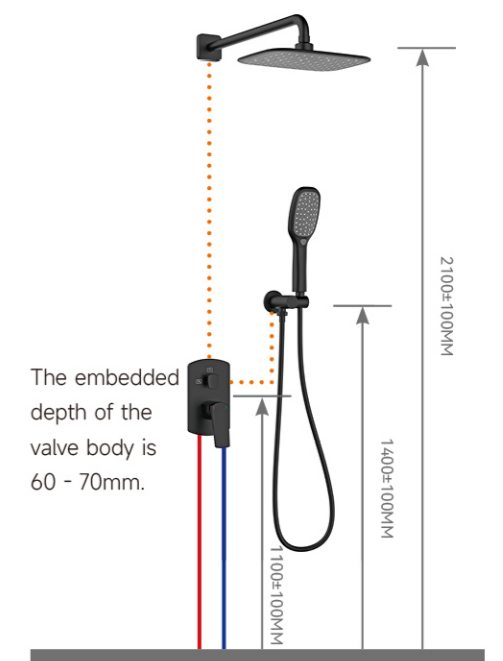

0307

0307H

0307L

0307Q

Product Parameters

- Wall-mounted basin faucet
- Material: Copper
- It is preferable that the distance from the water outlet nozzle to the upper edge of the basin is 150-200mm.
- The hole opening size shall be subject to the installation instruction manual.
- Dimension Figure

Concealed shower set

0308

0308H

0308L

0308Q

Product Parameters

- Two-function concealed shower set
- Main Material: Copper
- Water outlet modes: Rainfall water outlet, hand-held water outlet
- 150 - centimeter Anti - tangle Shower Hose
- Dimension Figure