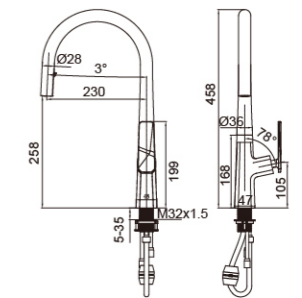

- Single-hole Basin Faucet
- Material: Copper
- 35mm High-quality Ceramic Cartridge
- Installation Hole: $\phi 35\text{mm}$
- Dimension Figure

Basin mixer

0403

0403H

0403L

0403Q

Product Parameters

- Single-hole Basin Faucet
- Material: Copper
- 35mm High-quality Ceramic Cartridge
- Installation Hole: $\phi 35\text{mm}$
- Dimension Figure

Sink mixer

0404

0404H

0404L

0404Q

Product Parameters

- Pull-out Kitchen Faucet
- Material: Copper encased in zinc
- 35mm High-quality Ceramic Cartridge
- 160cm Nylon Pull-out Hose
- 360° Elbow Pipe
- 60cm Cold and Hot Water Inlet Pipe
- Installation Hole: Ø35mm
- It features a quick-connection design
- Dimension Figure

Bath/shower mixer

0405

0405H

Product Parameters

- Bath tub faucet
- Main Material: Copper
- Mounting hole: Ø35mm
- Dimension Figure

0405L

0405Q

In-wall basin mixer

0407

0407H

Product Parameters

- Wall-mounted basin faucet
- Material: Copper
- It is preferable that the distance from the water outlet nozzle to the upper edge of the basin is 150-200mm.
- The hole opening size shall be subject to the installation instruction manual.
- Dimension Figure