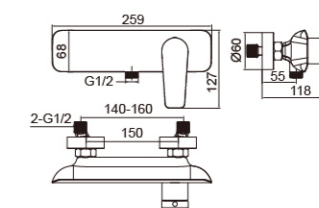

Basin mixer

Product Parameters

- Single-hole Basin Faucet
- Material: Copper
- 35mm High-quality Ceramic Cartridge
- Installation Hole: ϕ 35mm
- Dimension Figure

Product Parameters

- Kitchen Faucet
- Material: Copper
- 35mm High-quality Ceramic Cartridge
- 360° Elbow Pipe
- 60cm Cold and Hot Water Inlet Pipe
- Installation Hole: ϕ 35mm
- Dimension Figure

Bath/shower mixer

0605 0605M 0605Q

0605H 0605L 0605LM

0605N

Product Parameters

- Two-function Showerhead/Bathtub Faucet
- Main Material: Copper
- Water Outlet Modes: Bathtub Water Outlet, Hand-held Shower Water Outlet
- 150 - centimeter Anti - tangle Shower Hose
- Dimension Figure

Shower mixer

0606 0606M 0606Q

0606H 0606L 0606LM

0606N

Product Parameters

- Single - handle shower faucet
- Main Material: Copper
- Water outlet mode: Hand - held water outlet.
- 150 - centimeter Anti - tangle Shower Hose
- Dimension Figure