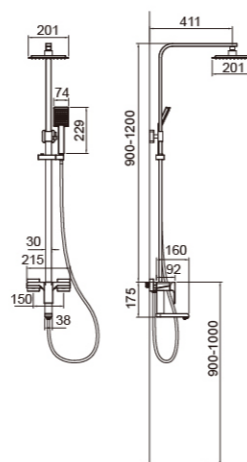

Sink mixer

0304

0304H

0304L

0304Q

Product Parameters

- Kitchen Faucet
- Material: Copper
- 35mm High-quality Ceramic Cartridge
- 360° Elbow Pipe
- 60cm Cold and Hot Water Inlet Pipe
- Installation Hole: Ø35mm
- Dimension Figure

0307

0307H

0307L

0307Q

Product Parameters

- Wall-mounted basin faucet
- Material: Copper
- It is preferable that the distance from the water outlet nozzle to the upper edge of the basin is 150-200mm.
- The hole opening size shall be subject to the installation instruction manual.
- Dimension Figure

Beauty of innovation flows with every turn—discover infinite possibilities, savor outstanding design, and experience the unique charm of our basin faucet collection

Shower set

0101

0101H

Product Parameters

- Three - function Showerhead
- Main Material: Copper
- Water Outlet Modes: Rainfall Water, Bathtub Water Outlet, Hand - held Shower Water
- 150 - centimeter Anti - tangle Shower Hose
- Dimension Figure