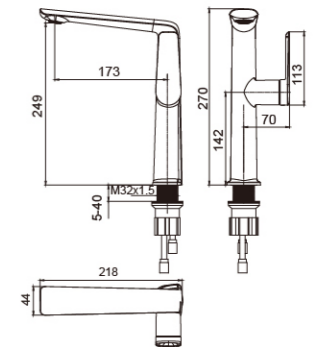

0601Q

0601H

0601L

0601LM

0601N

Product Parameters

- Three - function Showerhead
- Main Material: Copper
- Water Outlet Modes: Rainfall Water, Bathtub Water Outlet, Hand - held Shower Water
- 150 - centimeter Anti - tangle Shower Hose
- Dimension Figure

Product Parameters

- Single-hole Basin Faucet
- Material: Copper
- 35mm High-quality Ceramic Cartridge
- Installation Hole: ϕ 35mm
- Dimension Figure

Basin mixer

0603

0603M

0603Q

0603N

0603H

0603L

0603LM

Product Parameters

- Single-hole Basin Faucet
- Material: Copper
- 35mm High-quality Ceramic Cartridge
- Installation Hole: ϕ 35mm
- Dimension Figure

Basin mixer

Product Parameters

- Single-hole Basin Faucet
- Material: Copper
- 35mm High-quality Ceramic Cartridge
- Installation Hole: ϕ 35mm
- Dimension Figure

Sink mixer

Product Parameters

- Kitchen Faucet
- 3-function Sprayer Head
- Material: Copper
- 35mm High-quality Ceramic Cartridge
- 160cm Nylon Pull-out Hose
- 360° Elbow Pipe
- 60cm Cold and Hot Water Inlet Pipe
- Installation Hole: ϕ 35mm
- Dimension Figure