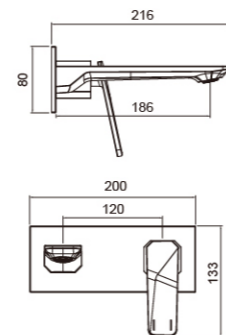

Sink mixer

0404

0404H

0404L

0404Q

Product Parameters

- Pull-out Kitchen Faucet
- Material: Copper encased in zinc
- 35mm High-quality Ceramic Cartridge
- 160cm Nylon Pull-out Hose
- 360° Elbow Pipe
- 60cm Cold and Hot Water Inlet Pipe
- Installation Hole: Ø35mm
- It features a quick-connection design
- Dimension Figure

Bath/shower mixer

0405

0405H

Product Parameters

- Bath tub faucet
- Main Material: Copper
- Mounting hole: Ø35mm
- Dimension Figure

0405L

0405Q

In-wall basin mixer

0407

0407H

Product Parameters

- Wall-mounted basin faucet
- Material: Copper
- It is preferable that the distance from the water outlet nozzle to the upper edge of the basin is 150-200mm.
- The hole opening size shall be subject to the installation instruction manual.
- Dimension Figure