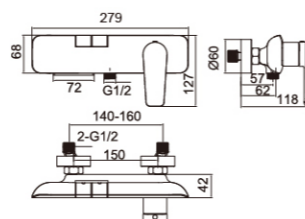

Hot Cold Mixed water

Note: The product must be installed under the guidance of a professional

Bath/shower mixer

0609

0609M

0609Q

Product Parameters

- Two-function Showerhead/Bathtub Faucet
- Main Material: Copper
- Water Outlet Modes: Bathtub Water Outlet, Hand-held Shower Water Outlet
- 150 - centimeter Anti - tangle Shower Hose
- Dimension Figure