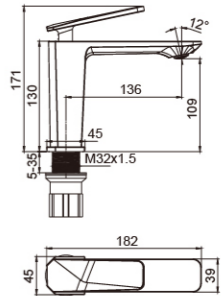

Shower set

0401

0401H

Product Parameters

- Three - function Showerhead
- Main Material: Copper
- Water Outlet Modes: Rainfall Water, Bathtub Water Outlet, Hand - held Shower Water
- 150 - centimeter Anti - tangle Shower Hose
- Dimension Figure

- Single-hole Basin Faucet
- Material: Copper
- 35mm High-quality Ceramic Cartridge
- Installation Hole: $\phi 35\text{mm}$
- Dimension Figure

Basin mixer

0403

0403H

0403L

0403Q

Product Parameters

- Single-hole Basin Faucet
- Material: Copper
- 35mm High-quality Ceramic Cartridge
- Installation Hole: $\phi 35\text{mm}$
- Dimension Figure