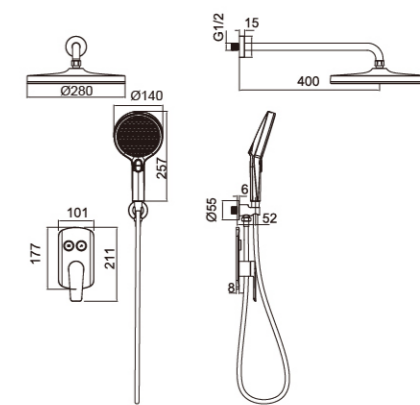

Product Parameters

- Wall-mounted basin faucet
- Material: Copper
- It is preferable that the distance from the water outlet nozzle to the upper edge of the basin is 150-200mm.
- The hole opening size shall be subject to the installation instruction manual.
- Dimension Figure

Product Parameters

- Two-function concealed shower set
- Main Material: Copper
- Water outlet modes: Rainfall water outlet, hand-held water outlet
- 150 - centimeter Anti - tangle Shower Hose
- Dimension Figure