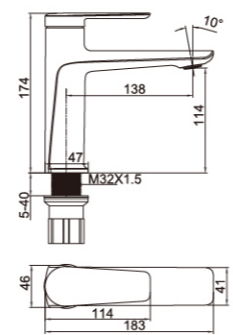

Product Parameters

- Single-hole Basin Faucet
- Material: Copper
- 35mm High-quality Ceramic Cartridge
- Installation Hole: ϕ 35mm
- Dimension Figure