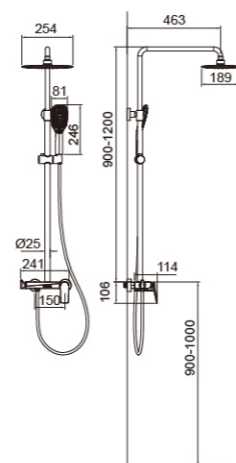

Bath/shower mixer

0405

0405H

Product Parameters

- Bath tub faucet
- Main Material: Copper
- Mounting hole: Ø35mm
- Dimension Figure

0405L

0405Q

In-wall basin mixer

MORE THAN JUST WATER, IT'S THE
ART OF LIFE

DESIGN:HENRIK

Shower set

0301

0301H

Product Parameters

- Three - function Showerhead
- Main Material: Copper
- Water Outlet Modes: Rainfall Water, Bathtub Water Outlet, Hand - held Shower Water
- 150 - centimeter Anti - tangle Shower Hose
- Dimension Figure

- Single-hole Basin Faucet
- Material: Copper
- 35mm High-quality Ceramic Cartridge
- Installation Hole: ϕ 35mm · Dimension Figure

Basin mixer

0303

0303H

0303L

0303Q

Product Parameters

- Single-hole Basin Faucet
- Material: Copper
- 35mm High-quality Ceramic Cartridge
- Installation Hole: ϕ 35mm · Dimension Figure