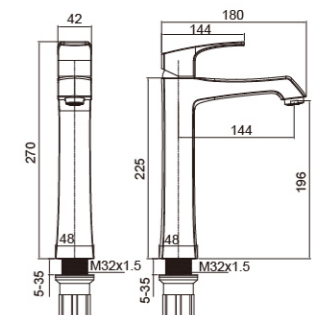

Basin mixer

0202

0202H

0202L

0202Q

Product Parameters

- Single-hole Basin Faucet
- Material: Copper
- 35mm High-quality Ceramic Cartridge
- Installation Hole: $\phi 35\text{mm}$
- Dimension Figure

Basin mixer

0203

0203H

0203L

0203Q

Product Parameters

- Single-hole Basin Faucet
- Material: Copper
- 35mm High-quality Ceramic Cartridge
- Installation Hole: $\phi 35\text{mm}$
- Dimension Figure

Shower set

0201

0201H

Product Parameters

- Three - function Showerhead
- Main Material: Copper
- Water Outlet Modes: Rainfall Water, Bathtub Water Outlet, Hand - held Shower Water
- 150 - centimeter Anti - tangle Shower Hose
- Dimension Figure