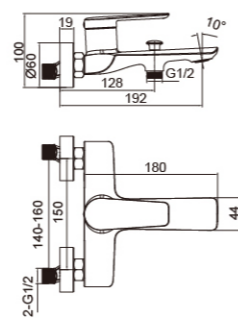

Sink mixer

Product Parameters

- Kitchen Faucet
- 3-function Sprayer Head
- Material: Copper
- 35mm High-quality Ceramic Cartridge
- 160cm Nylon Pull-out Hose
- 360° Elbow Pipe
- 60cm Cold and Hot Water Inlet Pipe
- Installation Hole: ϕ 35mm
- Dimension Figure

Basin mixer

Product Parameters

- Single-hole Basin Faucet
- Material: Copper
- 35mm High-quality Ceramic Cartridge
- Installation Hole: ϕ 35mm
- Dimension Figure

Product Parameters

- Kitchen Faucet
- Material: Copper
- 35mm High-quality Ceramic Cartridge
- 360° Elbow Pipe
- 60cm Cold and Hot Water Inlet Pipe
- Installation Hole: ϕ 35mm
- Dimension Figure

Bath/shower mixer

0605 0605M 0605Q

0605H 0605L 0605LM

0605N

Product Parameters

- Two-function Showerhead/Bathtub Faucet
- Main Material: Copper
- Water Outlet Modes: Bathtub Water Outlet, Hand-held Shower Water Outlet
- 150 - centimeter Anti - tangle Shower Hose
- Dimension Figure

Shower mixer

0606 0606M 0606Q

0606H 0606L 0606LM

0606N

Product Parameters

- Single - handle shower faucet
- Main Material: Copper
- Water outlet mode: Hand - held water outlet.
- 150 - centimeter Anti - tangle Shower Hose
- Dimension Figure