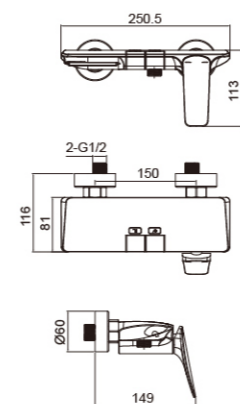

Hot Cold Mixed water

Note: The product must be installed under the guidance of a professional

Bath/shower mixer

0509

0509B

0509H

Product Parameters

- Two-function Showerhead/Bathtub Faucet
- Main Material: Copper
- Water Outlet Modes: Bathtub Water Outlet, Hand-held Shower Water Outlet
- 150 - centimeter Anti - tangle Shower Hose
- Dimension Figure