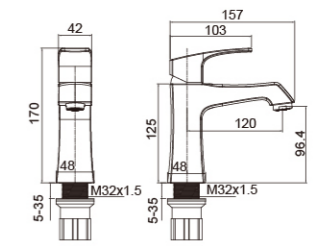

Basin mixer

0202

0202H

0202L

0202Q

Product Parameters

- Single-hole Basin Faucet
- Material: Copper
- 35mm High-quality Ceramic Cartridge
- Installation Hole: $\phi 35\text{mm}$
- Dimension Figure

Basin mixer

0203

0203H

0203L

0203Q

Product Parameters

- Single-hole Basin Faucet
- Material: Copper
- 35mm High-quality Ceramic Cartridge
- Installation Hole: $\phi 35\text{mm}$
- Dimension Figure

Shower set

0201