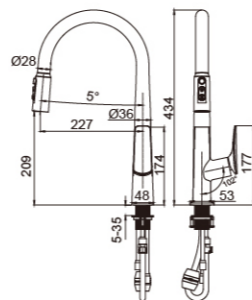

0504M

Product Parameters

- Pull-out Kitchen Faucet
- 4-function spray head
- Material: Zinc-coated copper
- 35mm High-quality Ceramic Cartridge
- 160cm Nylon Pull-out Hose
- 360° Elbow Pipe
- 60cm Cold and Hot Water Inlet Pipe
- Installation Hole: Ø35mm
- It features a quick-connection design
- Dimension Figure

Bath/shower mixer

0505

0505B

0505H

Product Parameters

- Two-function Showerhead/Bathtub Faucet
- Main Material: Copper
- Water Outlet Modes: Bathtub Water Outlet, Hand-held Shower Water Outlet
- 150 - centimeter Anti - tangle Shower Hose
- Dimension Figure