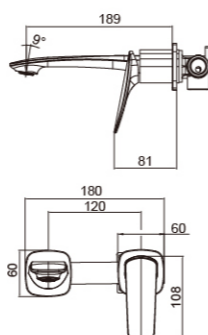

0504M

Product Parameters

- Pull-out Kitchen Faucet
- 4-function spray head
- Material: Zinc-coated copper
- 35mm High-quality Ceramic Cartridge
- 160cm Nylon Pull-out Hose
- 360° Elbow Pipe
- 60cm Cold and Hot Water Inlet Pipe
- Installation Hole: Ø35mm
- It features a quick-connection design
- Dimension Figure

Bath/shower mixer

0505

0505B

0505H

Product Parameters

- Two-function Showerhead/Bathtub Faucet
- Main Material: Copper
- Water Outlet Modes: Bathtub Water Outlet, Hand-held Shower Water Outlet
- 150 - centimeter Anti - tangle Shower Hose
- Dimension Figure

0505Q

0505L

0505M

Product Parameters

- Wall-mounted basin faucet
- Material: Copper
- It is preferable that the distance from the water outlet nozzle to the upper edge of the basin is 150-200mm.
- The hole opening size shall be subject to the installation instruction manual.
- Dimension Figure