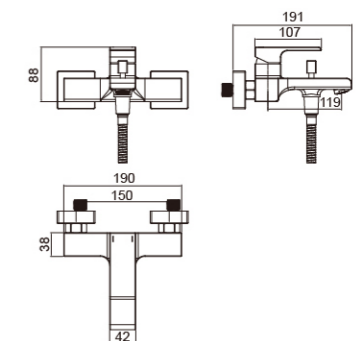

THE ART OF COOKING
STARTS WITH THE
FAUCET

Sink mixer

0104

0104H

0104L

0104Q

Product Parameters

- Kitchen Faucet
- Material: Copper
- 35mm High-quality Ceramic Cartridge
- 360° Elbow Pipe
- 60cm Cold and Hot Water Inlet Pipe
- Installation Hole: Ø35mm
- Dimension Figure

Bath/shower mixer

0105

0105H

0105L

0105Q

Product Parameters

- Bathtub faucet
- Main Material: Copper
- Mounting hole: Ø35mm
- Dimension Figure

KHROMA