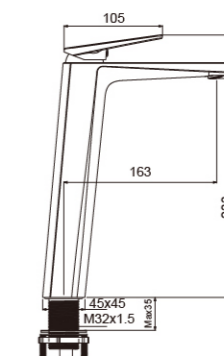

- Single-hole Basin Faucet
- Material: Copper
- 35mm High-quality Ceramic Cartridge
- Installation Hole: ϕ 35mm · Dimension Figure

Basin mixer

0303

0303H

0303L

0303Q

Product Parameters

- Single-hole Basin Faucet
- Material: Copper
- 35mm High-quality Ceramic Cartridge
- Installation Hole: ϕ 35mm · Dimension Figure

Sink mixer

0304

0304H

0304L

0304Q

Product Parameters

- Kitchen Faucet
- Material: Copper
- 35mm High-quality Ceramic Cartridge
- 360° Elbow Pipe
- 60cm Cold and Hot Water Inlet Pipe
- Installation Hole: Ø35mm
- Dimension Figure