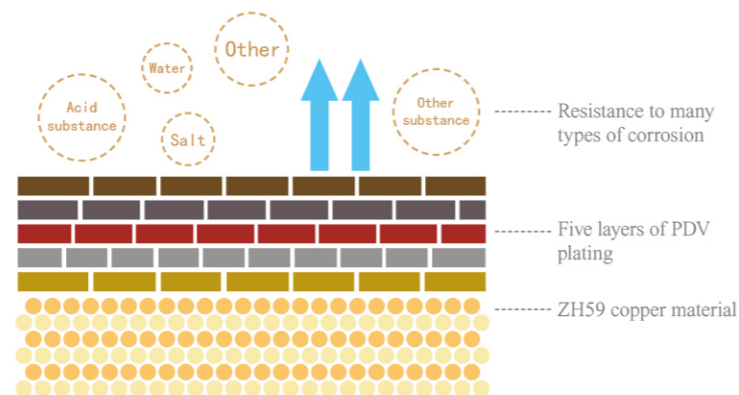

0610H

0610L

0610LM

0610N

PVD Technology

As Clear as Crystal / As Bright as the Moon

The unique luster presented by Platinum PVD has a higher color saturation than the traditional CP color. It is as clear as crystal and as bright as the moon, giving people a sense of stable, reserved and high-quality.

Level 5 Hardness / Lasting Brilliance

The surface treatment of Platinum PVD introduces the super-hard anti-corrosion film layer technology into bathroom products. After treatment, the hardness of the products can reach level 5 (equivalent to the hardness of crystal), and they are not afraid of scratches from scouring pads and steel wool balls, keeping the products as good as new permanently.

Nano Antibacterial / Crystal Pure and Bright

With the nanoscale PVD technology, the surface of the product is finer and smoother, which can effectively reduce the adhesion of fingerprints and stains. The antibacterial rate against Staphylococcus and Escherichia coli is over 92%, which can effectively inhibit the growth of bacteria and keep the product as pure, clean and bright as crystal.