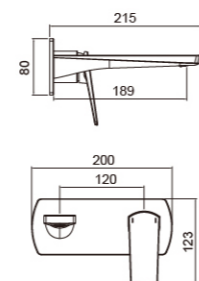

0307

0307H

0307L

0307Q

Product Parameters

- Wall-mounted basin faucet
- Material: Copper
- It is preferable that the distance from the water outlet nozzle to the upper edge of the basin is 150-200mm.
- The hole opening size shall be subject to the installation instruction manual.
- Dimension Figure