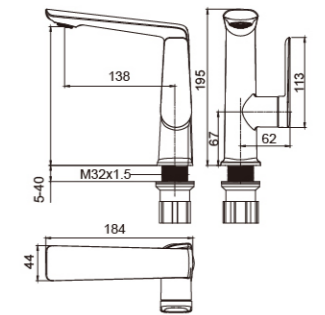

0601Q

0601H

0601L

0601LM

0601N

Product Parameters

- Three - function Showerhead
- Main Material: Copper
- Water Outlet Modes: Rainfall Water, Bathtub Water Outlet, Hand - held Shower Water
- 150 - centimeter Anti - tangle Shower Hose
- Dimension Figure

Product Parameters

- Single-hole Basin Faucet
- Material: Copper
- 35mm High-quality Ceramic Cartridge
- Installation Hole: ϕ 35mm
- Dimension Figure

Basin mixer

0603

0603M

0603Q

0603N

0603H

0603L

0603LM

Product Parameters

- Single-hole Basin Faucet
- Material: Copper
- 35mm High-quality Ceramic Cartridge
- Installation Hole: ϕ 35mm
- Dimension Figure

Basin mixer

Product Parameters

- Single-hole Basin Faucet
- Material: Copper
- 35mm High-quality Ceramic Cartridge
- Installation Hole: ϕ 35mm
- Dimension Figure