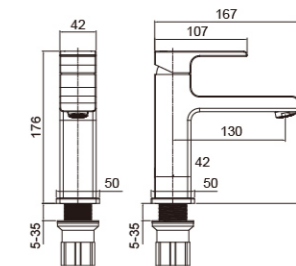

- Three - function Showerhead
- Main Material: Copper
- Water Outlet Modes: Rainfall Water, Bathtub Water Outlet, Hand - held Shower Water
- 150 - centimeter Anti - tangle Shower Hose
- Dimension Figure

- Single-hole Basin Faucet
- Material: Copper
- 35mm High-quality Ceramic Cartridge
- Installation Hole: $\phi 35\text{mm}$
- Dimension Figure

Basin mixer

0103

0103H

0103L

0103Q

Product Parameters

- Single-hole Basin Faucet
- Material: Copper
- 35mm High-quality Ceramic Cartridge
- Installation Hole: $\phi 35\text{mm}$
- Dimension Figure

THE ART OF COOKING
STARTS WITH THE
FAUCET

Sink mixer

0104

0104H

0104L

0104Q

Product Parameters

- Kitchen Faucet
- Material: Copper
- 35mm High-quality Ceramic Cartridge
- 360° Elbow Pipe
- 60cm Cold and Hot Water Inlet Pipe
- Installation Hole: Ø35mm
- Dimension Figure