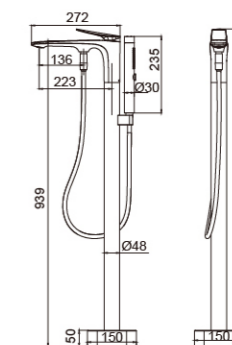

Product Parameters

- Two-function concealed shower set
- Main Material: Copper
- Water outlet modes: Rainfall water outlet, hand-held water outlet
- 150 - centimeter Anti - tangle Shower Hose
- Dimension Figure

Hot Cold Mixed water

Note: The product must be installed under the guidance of a professional

Bath/shower mixer

0509

0509B

0509H

Product Parameters

- Two-function Showerhead/Bathtub Faucet
- Main Material: Copper
- Water Outlet Modes: Bathtub Water Outlet, Hand-held Shower Water Outlet
- 150 - centimeter Anti - tangle Shower Hose
- Dimension Figure

0509Q

0509L

0509M

Freestanding bathtub faucet

0510

0510B

0510H

Product Parameters

- Floor - type bathtub faucet
- Main Material: Copper
- Water Outlet Modes: Bathtub Water Outlet, Hand-held Shower Water Outlet
- 150 - centimeter Anti - tangle Shower Hose
- Dimension Figure

0510Q

0510L