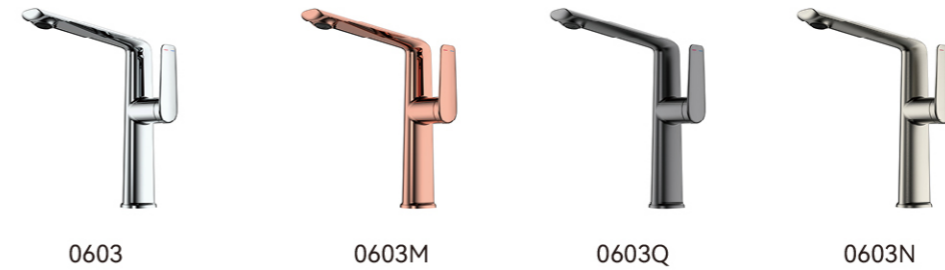

0601Q

0601H

0601L

0601LM

0601N

Product Parameters

- Three - function Showerhead
- Main Material: Copper
- Water Outlet Modes: Rainfall Water, Bathtub Water Outlet, Hand - held Shower Water
- 150 - centimeter Anti - tangle Shower Hose
- Dimension Figure

Basin mixer

0602

0602M

0602Q

0602N

0602H

0602L

0602LM

Product Parameters

- Single-hole Basin Faucet
- Material: Copper
- 35mm High-quality Ceramic Cartridge
- Installation Hole: ϕ 35mm
- Dimension Figure

Basin mixer

0603

0603M

0603Q

0603N

0603H

0603L

0603LM

Product Parameters

- Single-hole Basin Faucet
- Material: Copper
- 35mm High-quality Ceramic Cartridge
- Installation Hole: ϕ 35mm
- Dimension Figure

Basin mixer

Product Parameters

- Single-hole Basin Faucet
- Material: Copper
- 35mm High-quality Ceramic Cartridge
- Installation Hole: ϕ 35mm
- Dimension Figure