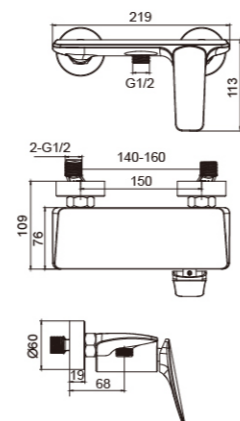

Bath/shower mixer

0505

0505B

0505H

Product Parameters

- Two-function Showerhead/Bathtub Faucet
- Main Material: Copper
- Water Outlet Modes: Bathtub Water Outlet, Hand-held Shower Water Outlet
- 150 - centimeter Anti - tangle Shower Hose
- Dimension Figure

0505Q

0505L

0505M

Product Parameters

- Wall-mounted basin faucet
- Material: Copper
- It is preferable that the distance from the water outlet nozzle to the upper edge of the basin is 150-200mm.
- The hole opening size shall be subject to the installation instruction manual.
- Dimension Figure

Product Parameters

- Single - handle shower faucet
- Main Material: Copper
- Water outlet mode: Hand - held water outlet.
- 150 - centimeter Anti - tangle Shower Hose
- Dimension Figure

Concealed shower set