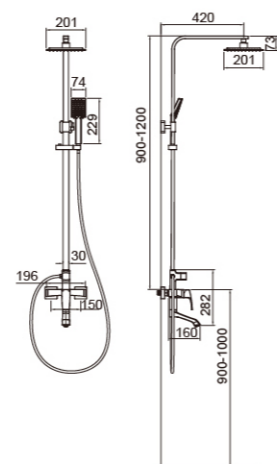

Bath/shower mixer

0105

0105H

0105L

0105Q

Product Parameters

- Bathtub faucet
- Main Material: Copper
- Mounting hole: Ø35mm
- Dimension Figure

KHROMA

Basin mixer

0202

0202H

0202L

0202Q

Product Parameters

- Single-hole Basin Faucet
- Material: Copper
- 35mm High-quality Ceramic Cartridge
- Installation Hole: $\phi 35\text{mm}$
- Dimension Figure

Basin mixer

0203

0203H

0203L

0203Q

Product Parameters

- Single-hole Basin Faucet
- Material: Copper
- 35mm High-quality Ceramic Cartridge
- Installation Hole: $\phi 35\text{mm}$
- Dimension Figure

Shower set

0201

0201H

Product Parameters

- Three - function Showerhead
- Main Material: Copper
- Water Outlet Modes: Rainfall Water, Bathtub Water Outlet, Hand - held Shower Water
- 150 - centimeter Anti - tangle Shower Hose
- Dimension Figure